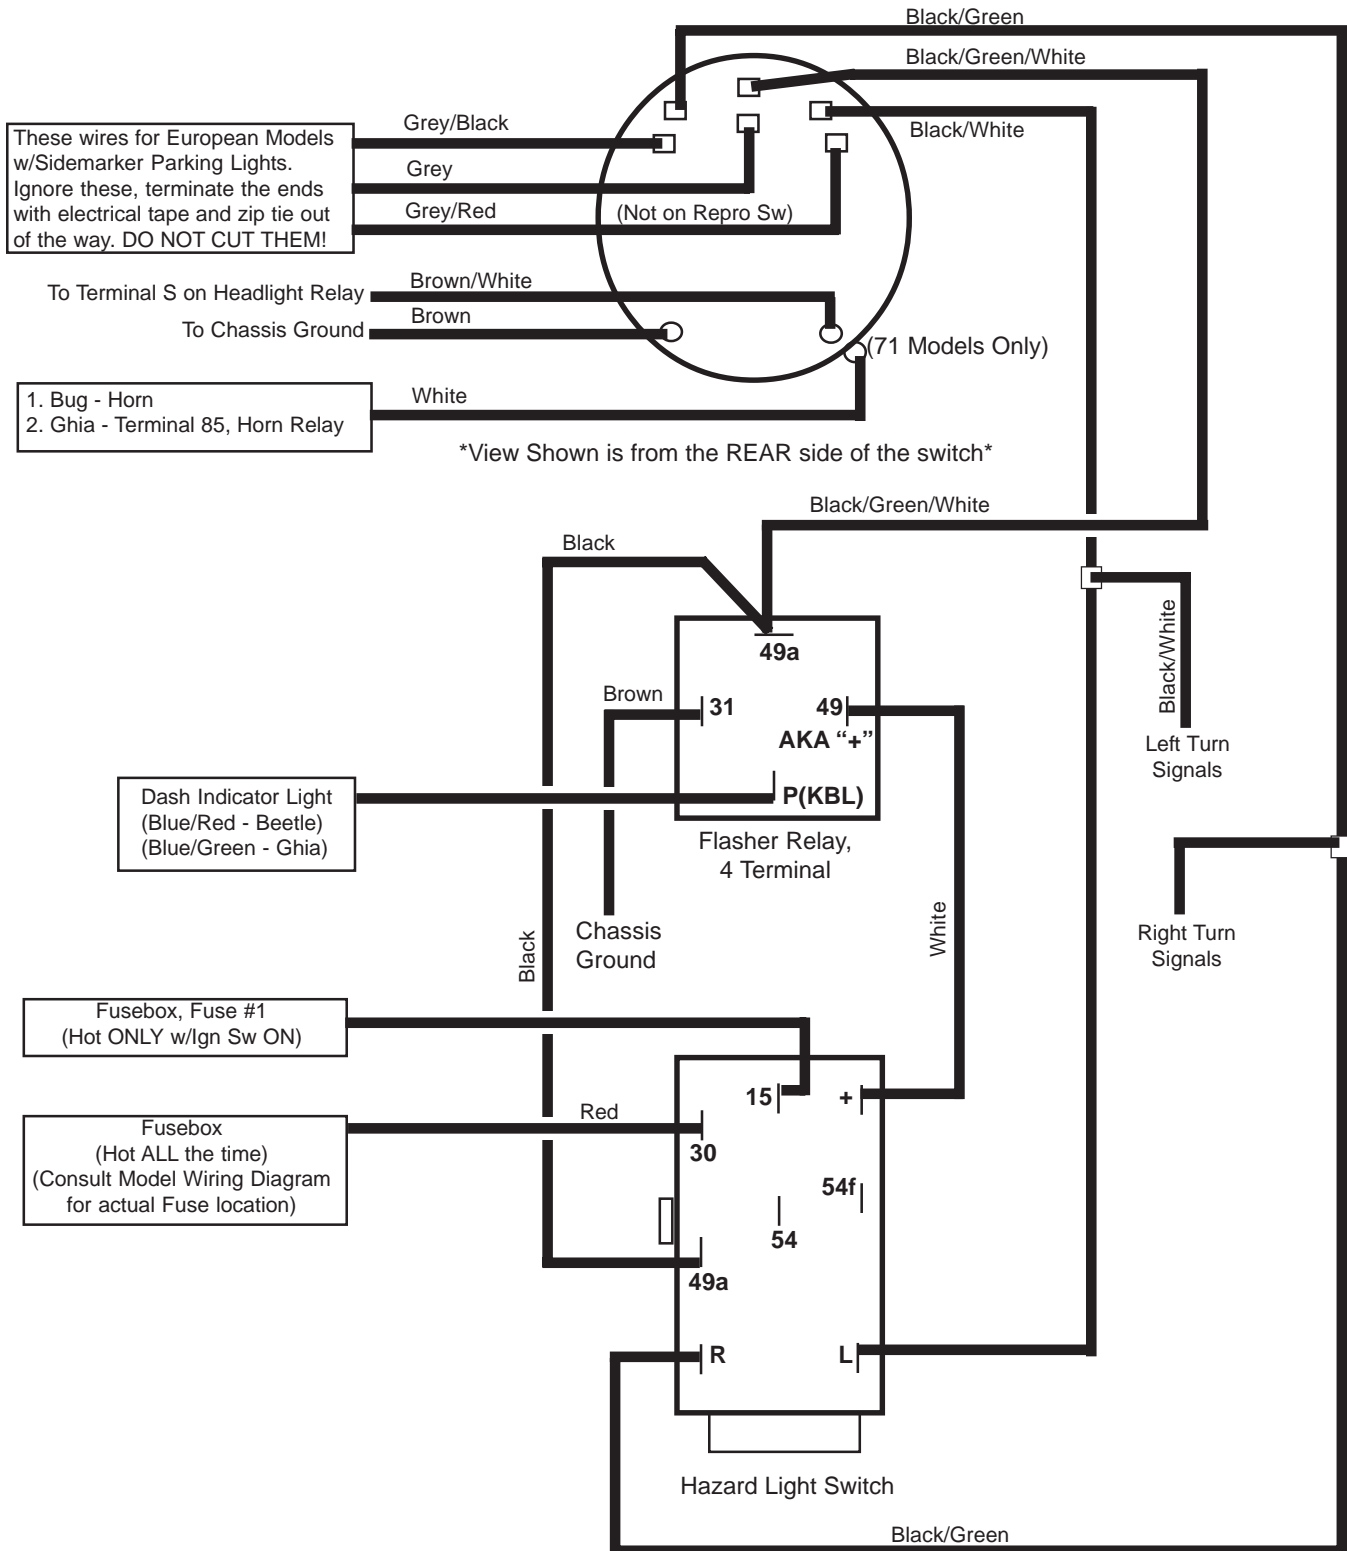

Turn Signal Switch/Hazard Switch Wiring

Type 1 Std Beetle Late 68 thru Early 71
(Vin 1x8 381 367 thru 1x1 2799 842)
Karmann Ghia Late 68 thru 1971
(From Vin 148 381 367)

Contents of this PDF are Copyright (c) 2001-2010 The Old Volks Home. The Old Volks Home Logo is a trademark of The Old Volks Home, and may not be reproduced or used without the expressed permission of The Old Volks Home. Volkswagen is a registered trademark in the United States and other countries. The Old Volks Home is not affiliated with, nor connected in any fashion with Volkswagen United States, Volkswagenwerk AG, Germany, nor any of its established affiliates, dealers or subsidiaries. The use of "Volkswagen", the VW Logo and its models in this PDF is for purely descriptive purposes and the items listed herein are not Genuine Volkswagen products unless otherwise noted.